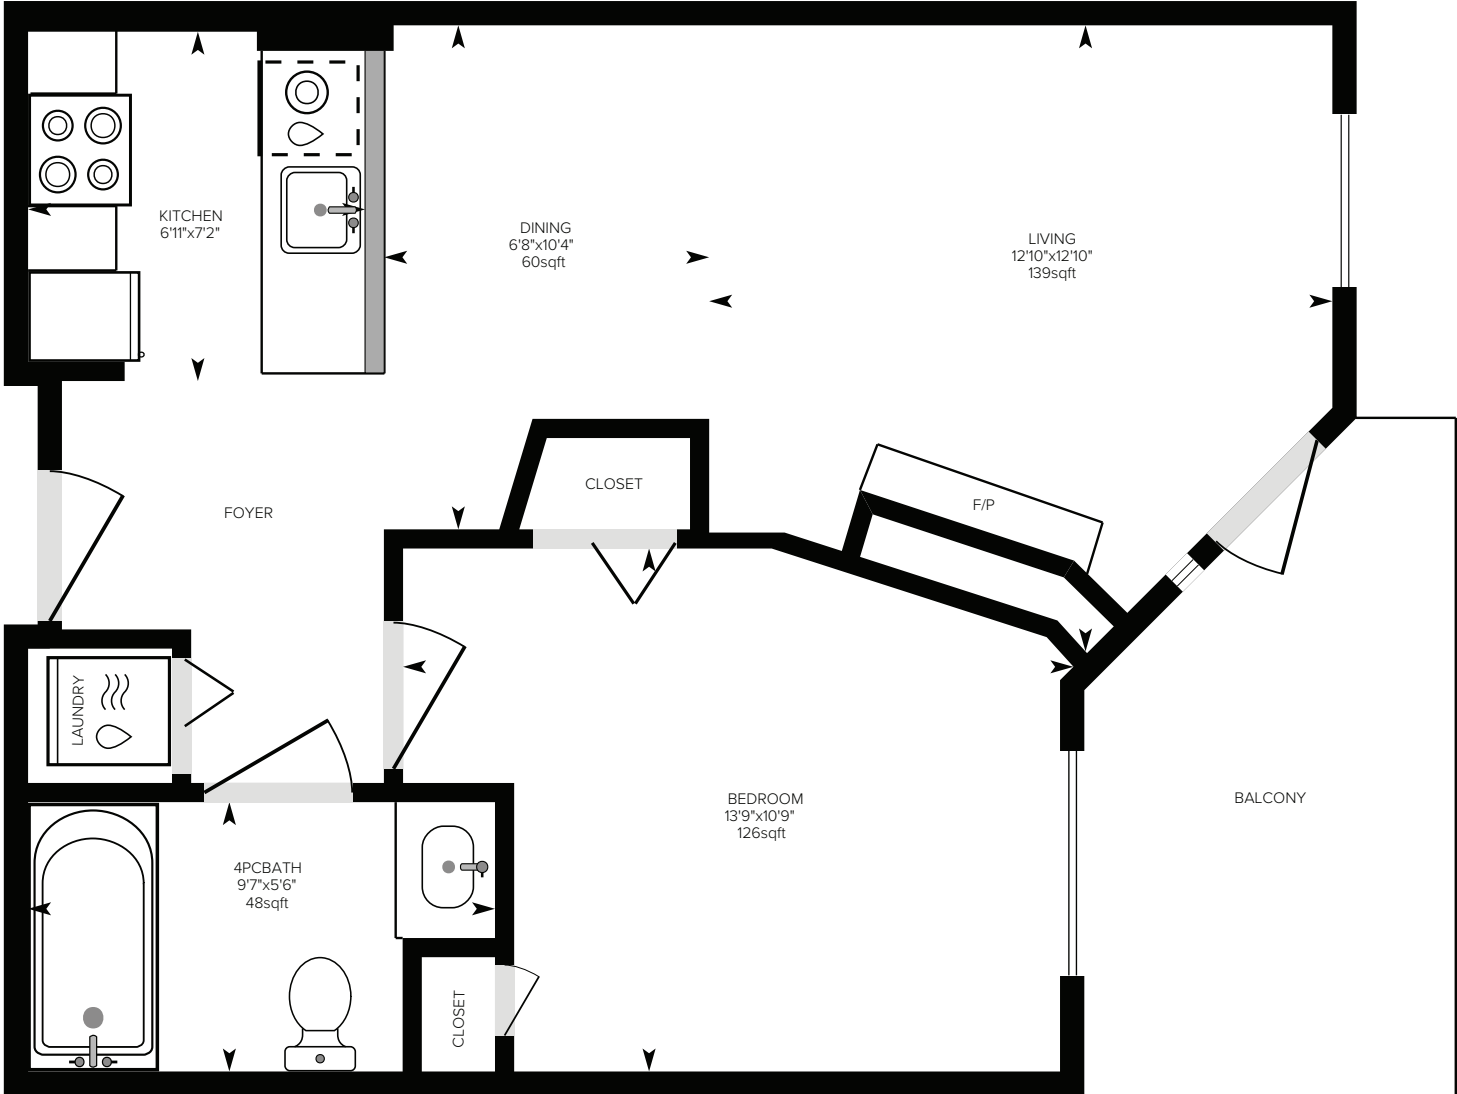

# 318 LOST LAKE LODGE

4660 BLACKCOMB WAY, BENCHLANDS

MEASUREMENT ARE APPROXIMATE, ACTUALS MAY VARY. MEASUREMENTS MAY INCLUDE NON-CONFORMING SPACE.