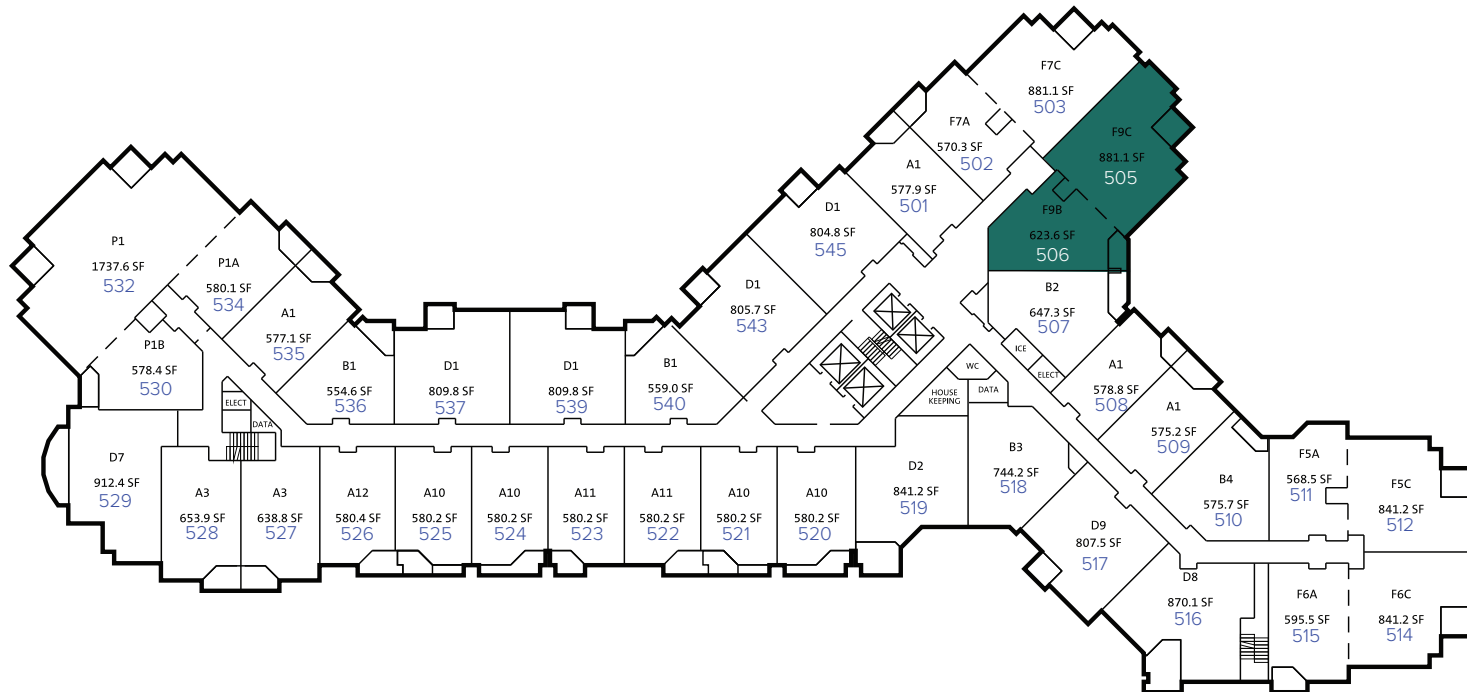

## SUITE 505/506 - 5TH FLOOR

# FOUR SEASONS RESORT WHISTLER

## SUITE 505/506 - 5TH FLOOR

Actual fixtures and furniture may vary slightly from the above floor plan