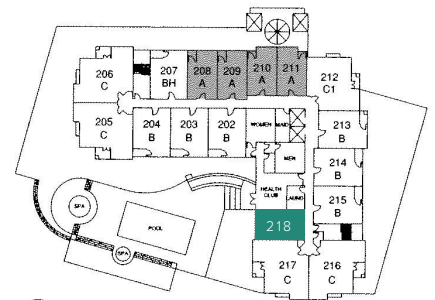

# 218 PAN PACIFIC MOUNTAINSIDE

## STUDIO SUITE

7  
SECOND FLOOR PLAN

TOTAL: 411 SQ.FT.

MEASUREMENT ARE APPROXIMATE, ACTUALS MAY VARY. MEASUREMENTS MAY INCLUDE NON-CONFORMING SPACE.