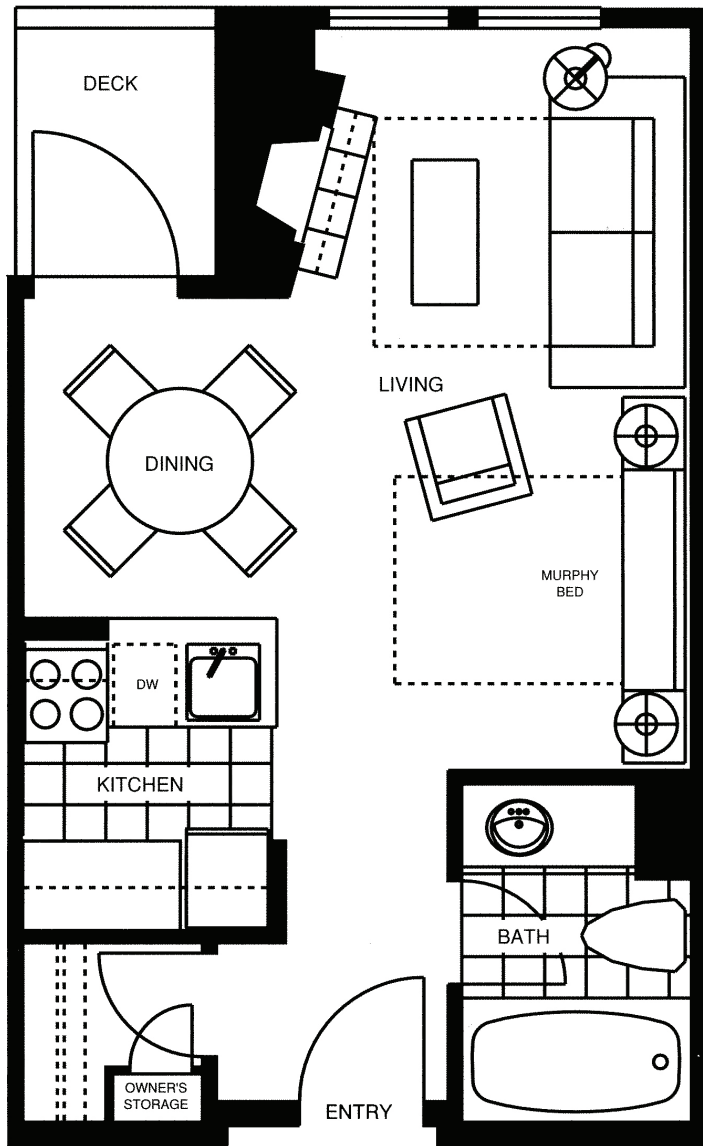

# 218 PAN PACIFIC MOUNTAINSIDE

## STUDIO SUITE

7  
SECOND FLOOR PLAN

TOTAL: 411 SQ.FT.

MEASUREMENT ARE APPROXIMATE, ACTUALS MAY VARY. MEASUREMENTS MAY INCLUDE NON-CONFORMING SPACE.