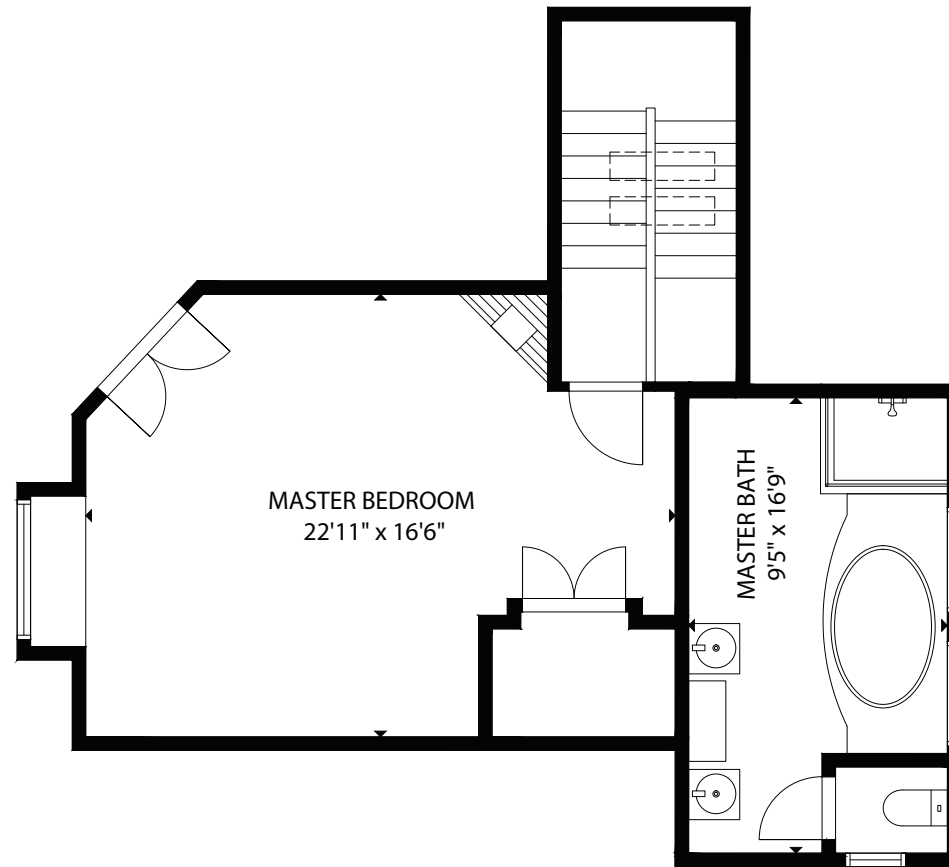

5698 ALTA LAKE ROAD

UPPER FLOOR

TOTAL: 3,569 SQ.FT.

UPPER FLOOR: 585 SQ.FT., MAIN FLOOR: 1,609 SQ.FT., LOWER FLOOR: 1,375 SQ.FT.

EXCLUDED AREAS

OUTDOOR LIVING, GARAGE: 407 SQ.FT.

MEASUREMENT ARE APPROXIMATE, ACTUALS MAY VARY. MEASUREMENTS MAY INCLUDE NON-CONFORMING SPACE.

5698 ALTA LAKE ROAD

MAIN FLOOR

TOTAL: 3,569 SQ.FT.

UPPER FLOOR: 585 SQ.FT., MAIN FLOOR: 1,609 SQ.FT., LOWER FLOOR: 1,375 SQ.FT.

EXCLUDED AREAS

OUTDOOR LIVING, GARAGE: 407 SQ.FT.

5698 ALTA LAKE ROAD

LOWER FLOOR

TOTAL: 3,569 SQ.FT.

UPPER FLOOR: 585 SQ.FT., MAIN FLOOR: 1,609 SQ.FT., LOWER FLOOR: 1,375 SQ.FT.

EXCLUDED AREAS

OUTDOOR LIVING, GARAGE: 407 SQ.FT.

MEASUREMENT ARE APPROXIMATE, ACTUALS MAY VARY. MEASUREMENTS MAY INCLUDE NON-CONFORMING SPACE.