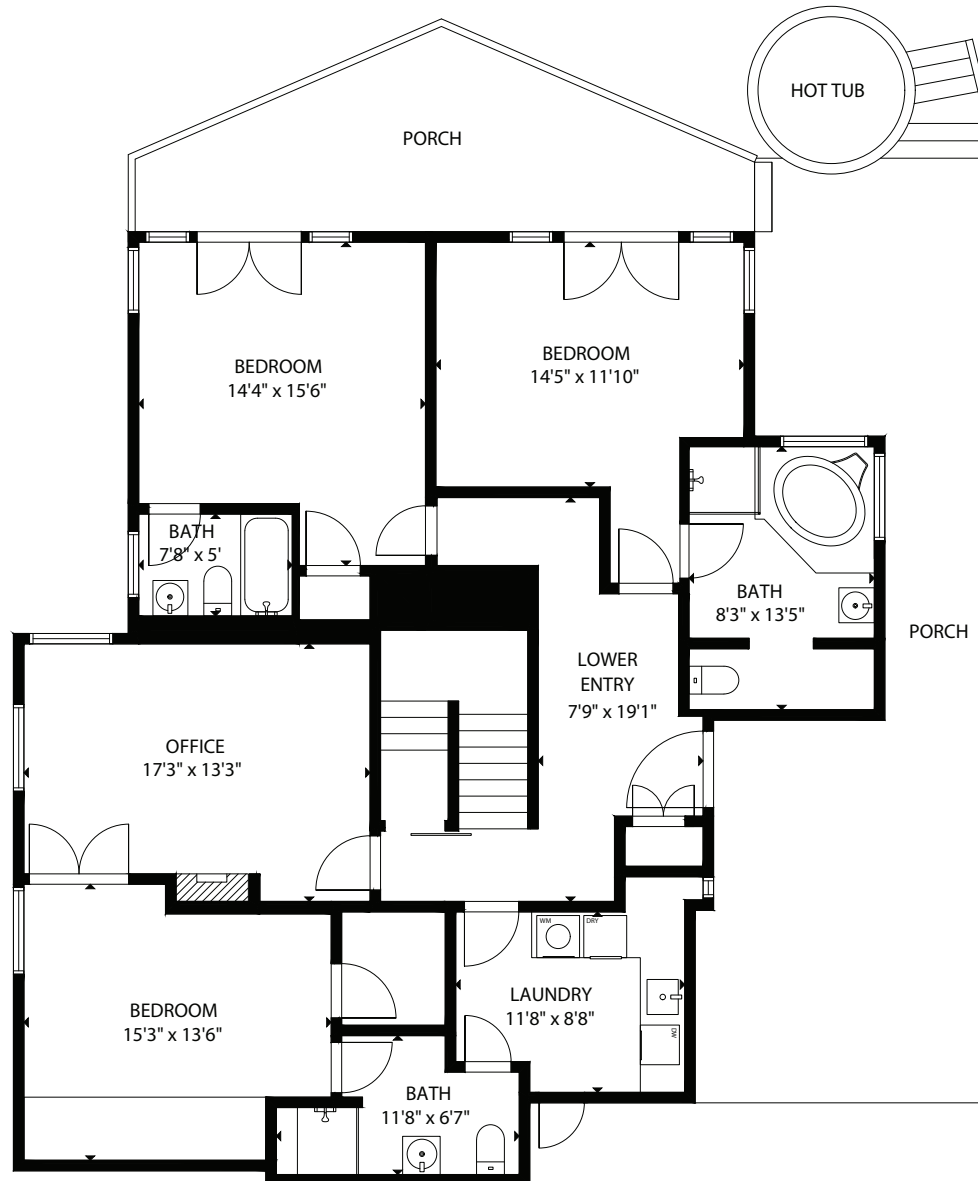

5698 ALTA LAKE ROAD

UPPER FLOOR

TOTAL: 3,569 SQ.FT.

UPPER FLOOR: 585 SQ.FT., MAIN FLOOR: 1,609 SQ.FT., LOWER FLOOR: 1,375 SQ.FT.

EXCLUDED AREAS

OUTDOOR LIVING, GARAGE: 407 SQ.FT.

MEASUREMENT ARE APPROXIMATE, ACTUALS MAY VARY. MEASUREMENTS MAY INCLUDE NON-CONFORMING SPACE.

5698 ALTA LAKE ROAD

MAIN FLOOR

TOTAL: 3,569 SQ.FT.

UPPER FLOOR: 585 SQ.FT., MAIN FLOOR: 1,609 SQ.FT., LOWER FLOOR: 1,375 SQ.FT.

EXCLUDED AREAS

OUTDOOR LIVING, GARAGE: 407 SQ.FT.

5698 ALTA LAKE ROAD

LOWER FLOOR

TOTAL: 3,569 SQ.FT.

UPPER FLOOR: 585 SQ.FT., MAIN FLOOR: 1,609 SQ.FT., LOWER FLOOR: 1,375 SQ.FT.

EXCLUDED AREAS

OUTDOOR LIVING, GARAGE: 407 SQ.FT.

MEASUREMENT ARE APPROXIMATE, ACTUALS MAY VARY. MEASUREMENTS MAY INCLUDE NON-CONFORMING SPACE.