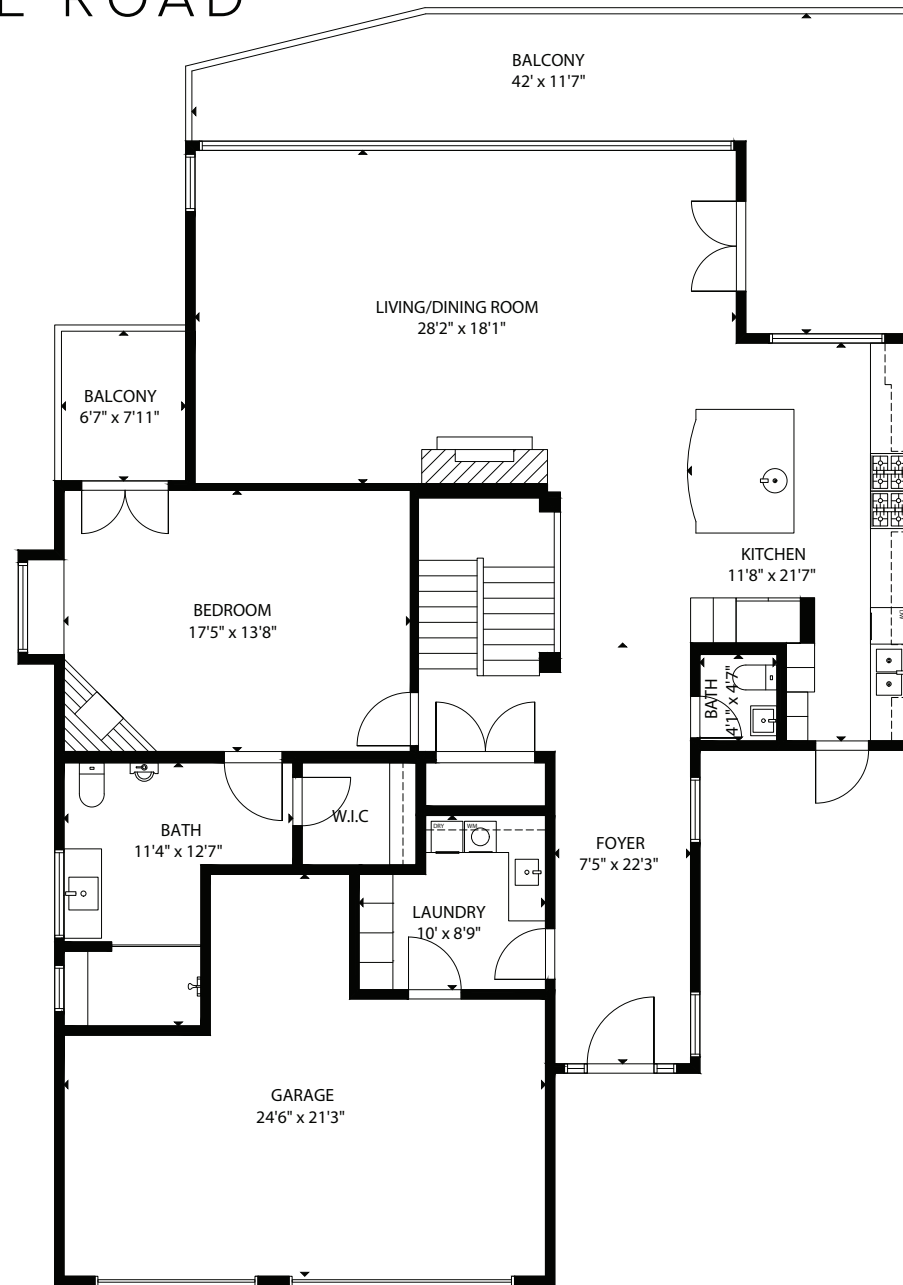

5698 ALTA LAKE ROAD

UPPER FLOOR

TOTAL: 3,569 SQ.FT.

UPPER FLOOR: 585 SQ.FT., MAIN FLOOR: 1,609 SQ.FT., LOWER FLOOR: 1,375 SQ.FT.

EXCLUDED AREAS

OUTDOOR LIVING, GARAGE: 407 SQ.FT.

MEASUREMENT ARE APPROXIMATE, ACTUALS MAY VARY. MEASUREMENTS MAY INCLUDE NON-CONFORMING SPACE.

5698 ALTA LAKE ROAD

MAIN FLOOR

TOTAL: 3,569 SQ.FT.

UPPER FLOOR: 585 SQ.FT., MAIN FLOOR: 1,609 SQ.FT., LOWER FLOOR: 1,375 SQ.FT.

EXCLUDED AREAS

OUTDOOR LIVING, GARAGE: 407 SQ.FT.

5698 ALTA LAKE ROAD

LOWER FLOOR

TOTAL: 3,569 SQ.FT.

UPPER FLOOR: 585 SQ.FT., MAIN FLOOR: 1,609 SQ.FT., LOWER FLOOR: 1,375 SQ.FT.

EXCLUDED AREAS

OUTDOOR LIVING, GARAGE: 407 SQ.FT.

MEASUREMENT ARE APPROXIMATE, ACTUALS MAY VARY. MEASUREMENTS MAY INCLUDE NON-CONFORMING SPACE.