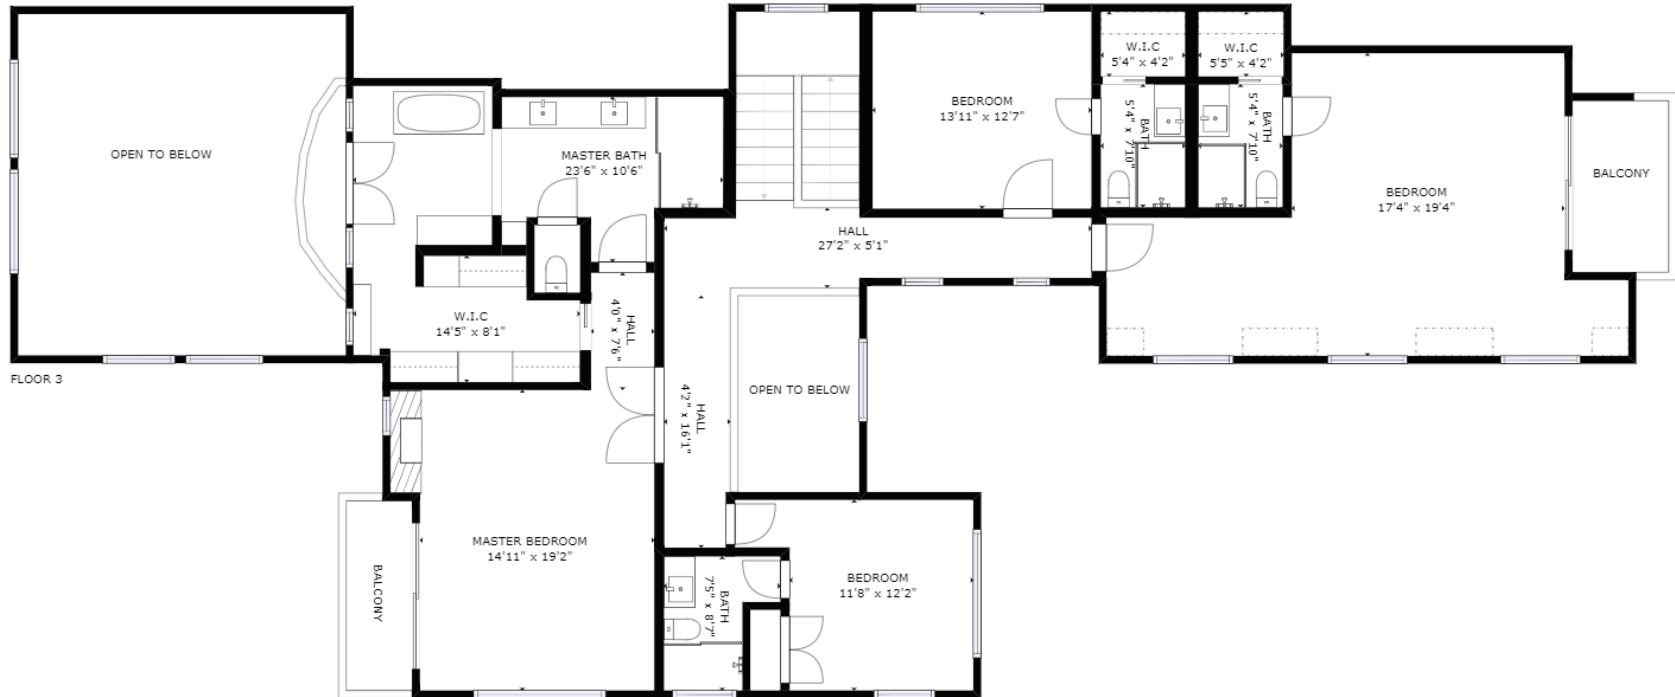

## MAIN FLOOR

**TOTAL: 5,613 SQ.FT.**

FLOOR 1: 1,577 SQ.FT., FLOOR 2: 1,973 SQ.FT., FLOOR 3: 2,063 SQ.FT.

**EXCLUDED AREAS**

OUTDOOR LIVING: 1,487 SQ.FT., GARAGE: 749 SQ.FT.

MEASUREMENT ARE APPROXIMATE, ACTUALS MAY VARY. MEASUREMENTS MAY INCLUDE NON-CONFORMING SPACE.

## UPPER FLOOR

FLOOR 3

**TOTAL: 5,613 SQ.FT.**

FLOOR 1: 1,577 SQ.FT., FLOOR 2: 1,973 SQ.FT., FLOOR 3: 2,063 SQ.FT.

**EXCLUDED AREAS**

OUTDOOR LIVING: 1,487 SQ.FT., GARAGE: 749 SQ.FT.

MEASUREMENT ARE APPROXIMATE, ACTUALS MAY VARY. MEASUREMENTS MAY INCLUDE NON-CONFORMING SPACE.