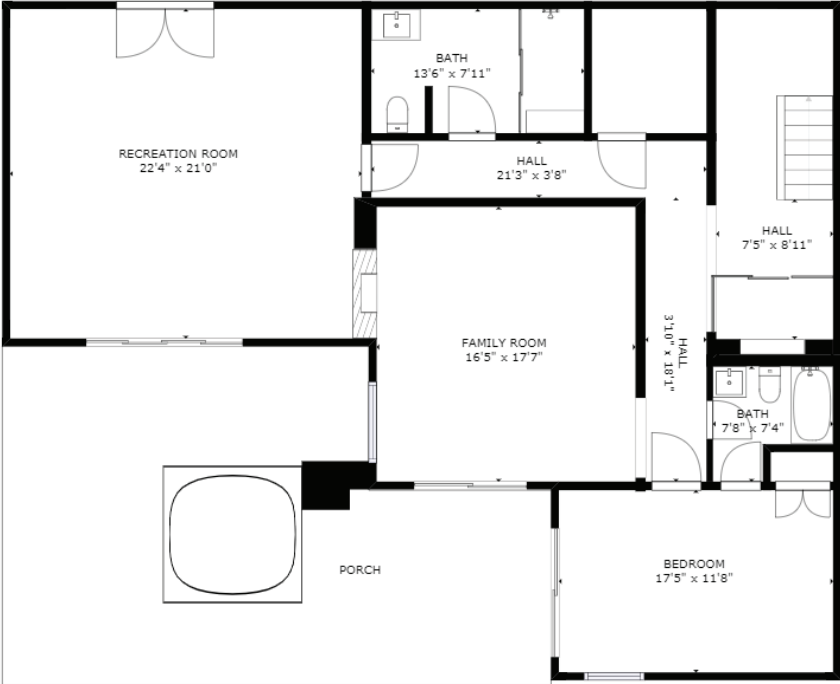

# KADENWOOD SKI ACCESS

SKI TRAILS

NOT TO SCALE. INTENDED FOR GENERAL REFERENCE ONLY

## LOWER FLOOR

**TOTAL: 5,613 SQ.FT.**

FLOOR 1: 1,577 SQ.FT., FLOOR 2: 1,973 SQ.FT., FLOOR 3: 2,063 SQ.FT.

**EXCLUDED AREAS**

OUTDOOR LIVING: 1,487 SQ.FT., GARAGE: 749 SQ.FT.

MEASUREMENT ARE APPROXIMATE, ACTUALS MAY VARY. MEASUREMENTS MAY INCLUDE NON-CONFORMING SPACE.

## MAIN FLOOR

**TOTAL: 5,613 SQ.FT.**

FLOOR 1: 1,577 SQ.FT., FLOOR 2: 1,973 SQ.FT., FLOOR 3: 2,063 SQ.FT.

**EXCLUDED AREAS**

OUTDOOR LIVING: 1,487 SQ.FT., GARAGE: 749 SQ.FT.

MEASUREMENT ARE APPROXIMATE, ACTUALS MAY VARY. MEASUREMENTS MAY INCLUDE NON-CONFORMING SPACE.

## UPPER FLOOR

FLOOR 3

**TOTAL: 5,613 SQ.FT.**

FLOOR 1: 1,577 SQ.FT., FLOOR 2: 1,973 SQ.FT., FLOOR 3: 2,063 SQ.FT.

**EXCLUDED AREAS**

OUTDOOR LIVING: 1,487 SQ.FT., GARAGE: 749 SQ.FT.

MEASUREMENT ARE APPROXIMATE, ACTUALS MAY VARY. MEASUREMENTS MAY INCLUDE NON-CONFORMING SPACE.