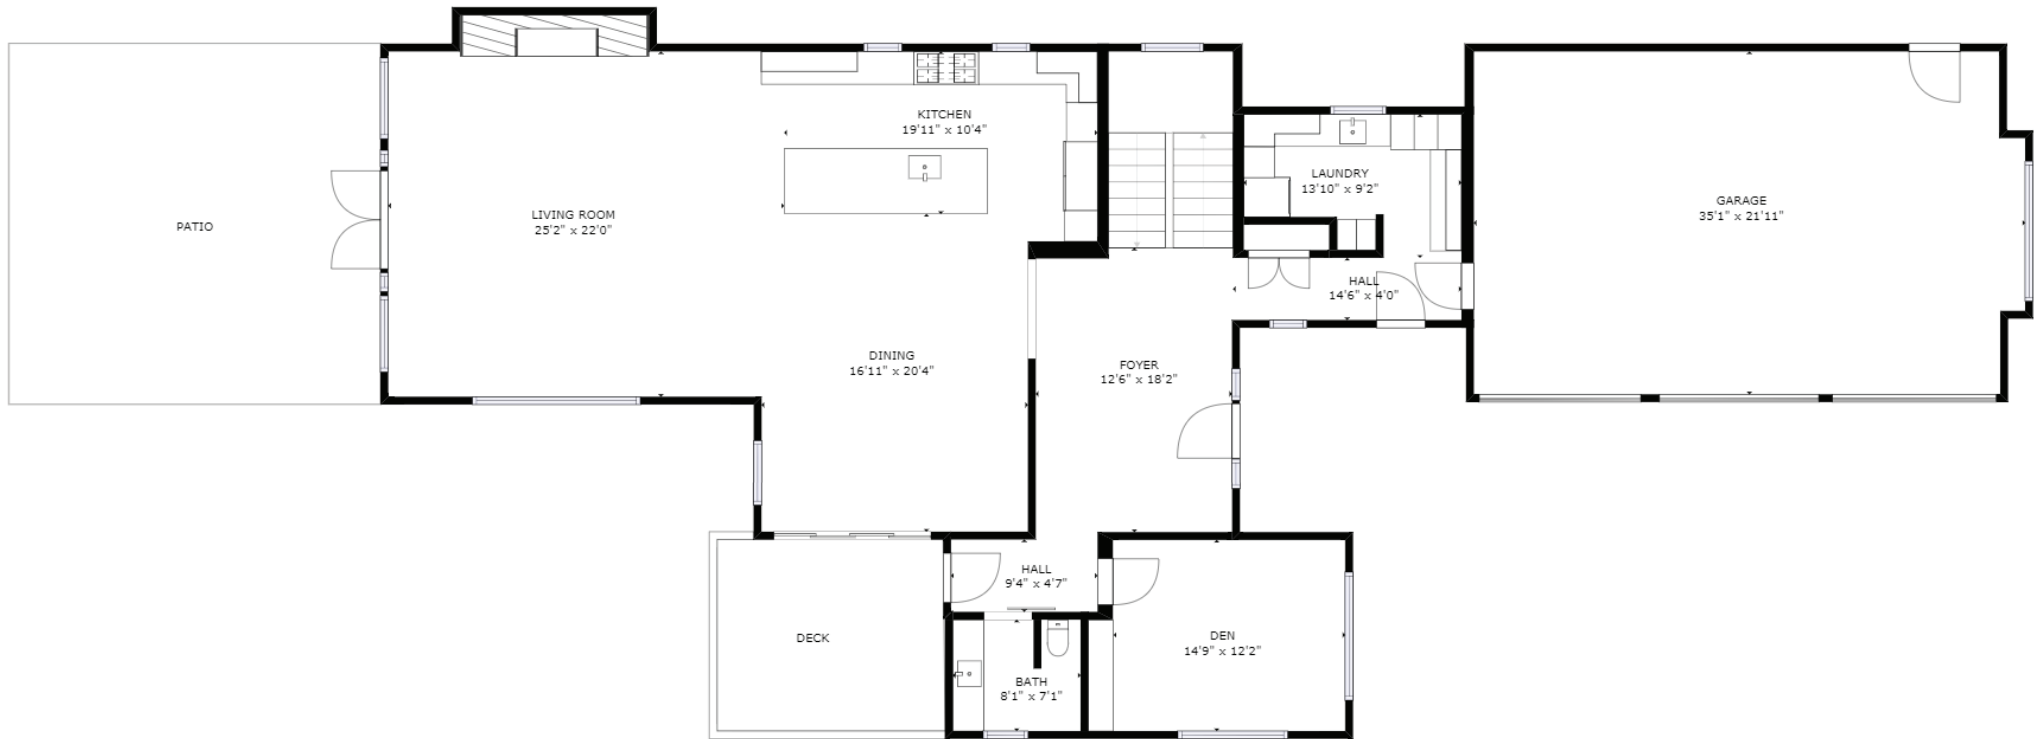

## LOWER FLOOR

**TOTAL: 5,613 SQ.FT.**

FLOOR 1: 1,577 SQ.FT., FLOOR 2: 1,973 SQ.FT., FLOOR 3: 2,063 SQ.FT.

**EXCLUDED AREAS**

OUTDOOR LIVING: 1,487 SQ.FT., GARAGE: 749 SQ.FT.

MEASUREMENT ARE APPROXIMATE, ACTUALS MAY VARY. MEASUREMENTS MAY INCLUDE NON-CONFORMING SPACE.

## MAIN FLOOR

**TOTAL: 5,613 SQ.FT.**

FLOOR 1: 1,577 SQ.FT., FLOOR 2: 1,973 SQ.FT., FLOOR 3: 2,063 SQ.FT.

**EXCLUDED AREAS**

OUTDOOR LIVING: 1,487 SQ.FT., GARAGE: 749 SQ.FT.

MEASUREMENT ARE APPROXIMATE, ACTUALS MAY VARY. MEASUREMENTS MAY INCLUDE NON-CONFORMING SPACE.